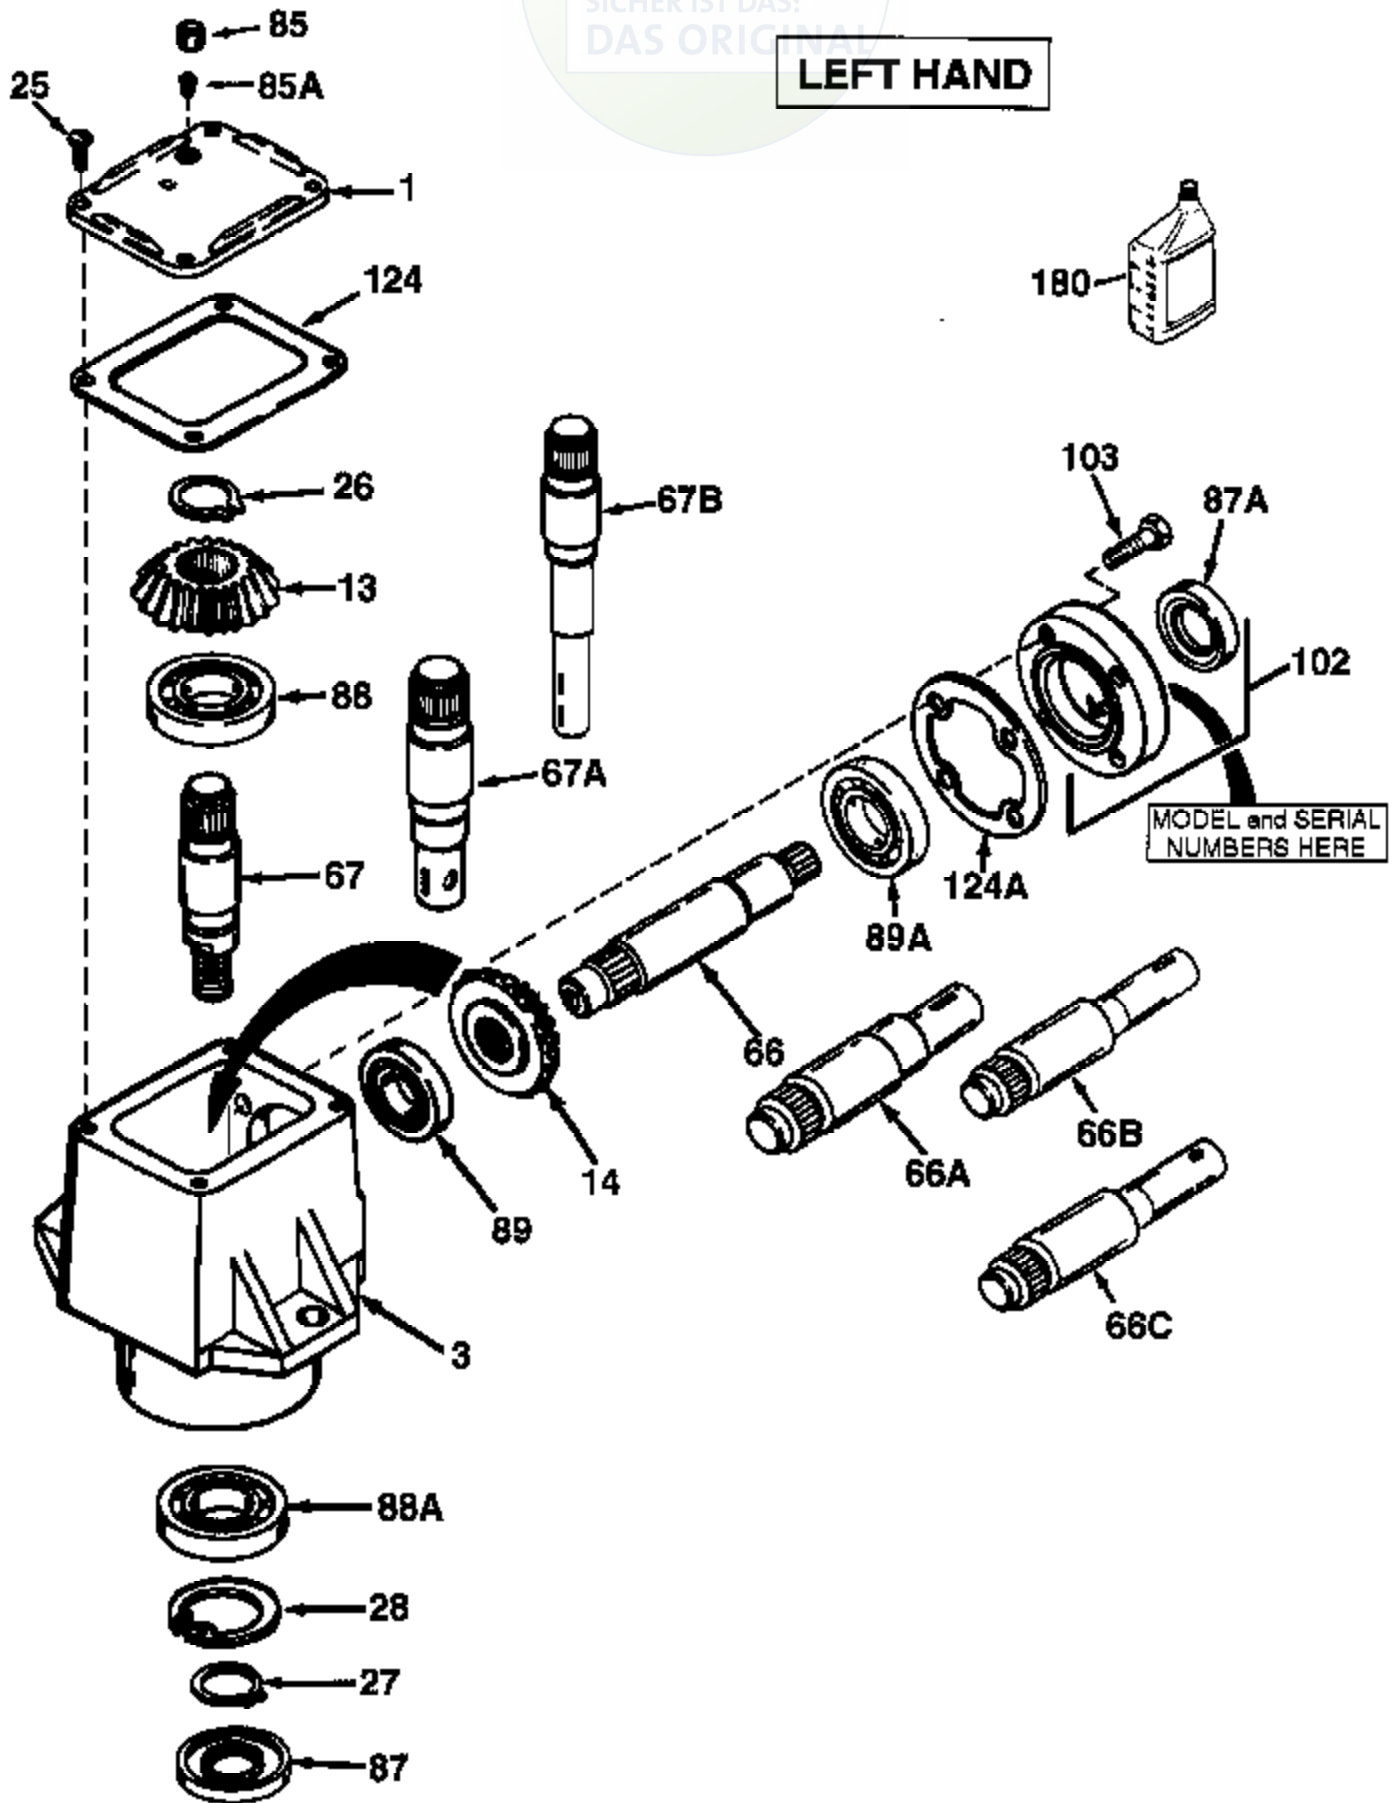

# JOIST

SICHER IST DAS:  
DAS ORIGINAL

**LEFT HAND**

Ref #	Part Number	Qty	Description
1	772067		Cover
3	770026A		Right Angle Drive Housing
13	778101A		Miter Gear (17 teeth) (7/8" ID)
25	792025		Screw, 10-24 x 1/2"
26	788018		Retainer Ring
27	788019		Retainer Ring
66C	776325		Input Shaft (5.218" long)
67A	776326		Output Shaft (4.6" long)
85	792039		Pipe Plug, 1/8-27 (countersunk headle ss)
87A	788031		Oil Seal
87	788029		Oil Seal
88	780034		Ball Bearing
89	780024	1000-1000-050	Ball Bearing 2 of 2
102	786029	Peerless	Retainer Cap & Seal (Incl. 87A & 103)
103	792026		Screw, 1/4-20 x 7/8"
124A	788030B		Cap Gasket
124	788028		Cover Gasket
180	730229A		Gear Oil 80W90